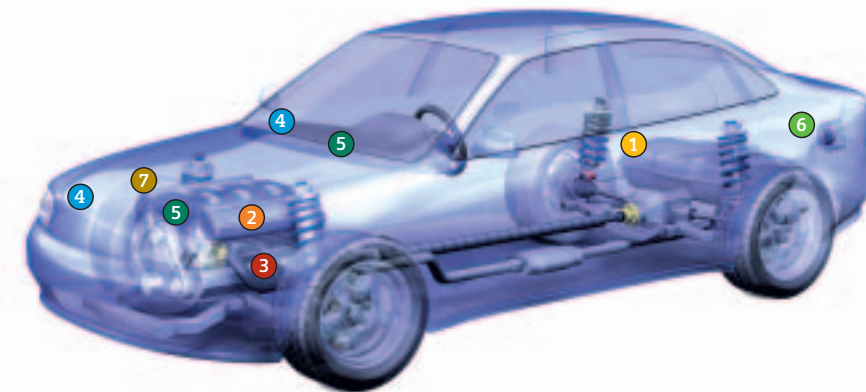

Our product portfolio ranges from navigation, in-car multimedia and high-quality car audio systems to spare parts for passenger cars and commercial vehicles such as fuel supply pumps and tachographs, fleet management systems, special OEM series for industrial and marine products and end-of-series replacement parts provision for car manufacturers.

Siemens VDO is the product brand for genuine brand replacement parts, including fuel supply and engine actuators, HVAC blower and fan systems, screen and headlight washer systems, actuators for central locking systems and sensors.

The Siemens VDO brand supplies customer-focused, innovative and, above all, practical solutions featuring original equipment quality. Siemens VDO – delivering expertise in the field of genuine brand replacement parts.

Outstanding quality and outstanding service

Thanks to stringent quality management, Service & Special Solutions has DIN EN ISO 9001: 2000 and VDA 6.2 certification. In addition, our products meet all road traffic regulations relating to the German and international markets.

Quality Management System
DIN EN ISO 9001 : 2000
VDA 6.2

Actuators for Central Locking Systems

The complete product portfolio from Siemens VDO

1 Actuators for Central Locking Systems	4 Screen | Headlight Washer Systems
2 Engine Actuators	5 HVAC Blower and Fan Systems
3 Sensors	6 Fuel Systems
7 Diesel	

Locking and unlocking made easy

Actuators are an integral part of modern cars. More and more mid-range and smaller vehicles are being fitted with comfort functions that lock and unlock doors, windows and other lockable parts at the touch of a button.

Sometimes products can fail due to an accident or electronic defect. Siemens VDO genuine brand replacement parts allow high-quality replacements to be fitted easily in all kinds of vehicle makes and types, while minimising installation expense.

Siemens VDO actuators (central locking systems, closing devices and window controls) have been offering reassuring security and convenience for over 20 years.

1. The product range includes actuators for:
2. Doors
   - Tailgates, Rear windows and Boot lids
   - Fuel filler flaps